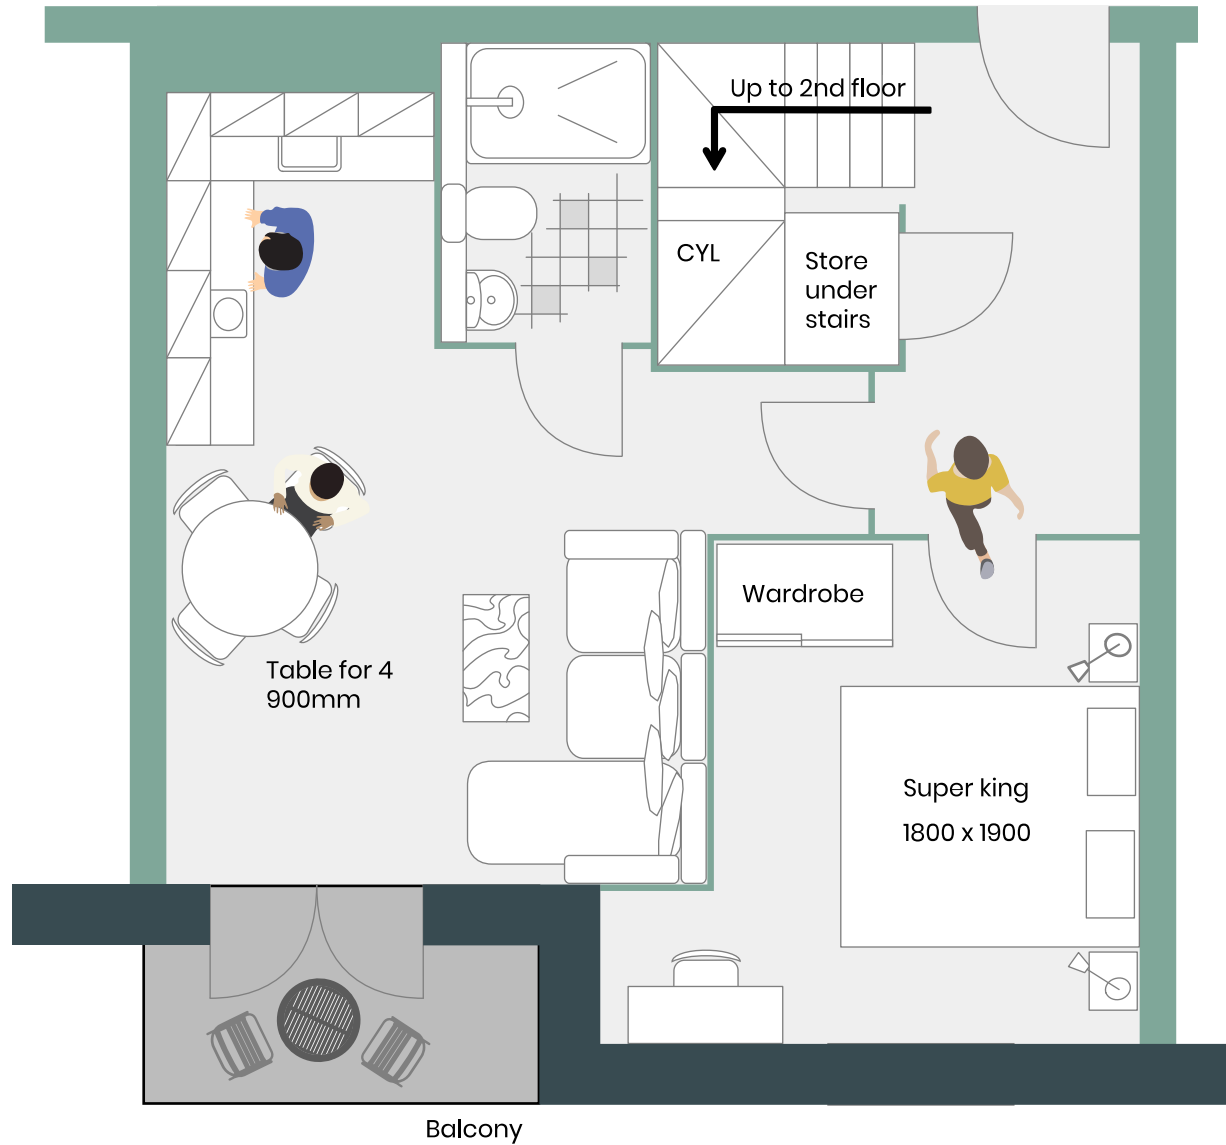

The Middleton Suite Apartment 42

41.91m² + 20.99m² = 62.9m²

Apartment 42

- King sized bed (storage)
- Table for 4 - 900mm Stone Top
- Corner sofa bed - grey
- Coffee table
- 2x Bedside table
- 2x Bedside lamp
- TV stand
- Dressing table & stool
- 4x chairs and table

Second floor

- Super king with storage
- 2x Bedside tables
- 2x Bedside lamps
- 2 seat sofa
- Dressing table and stool
- Console table and lamp