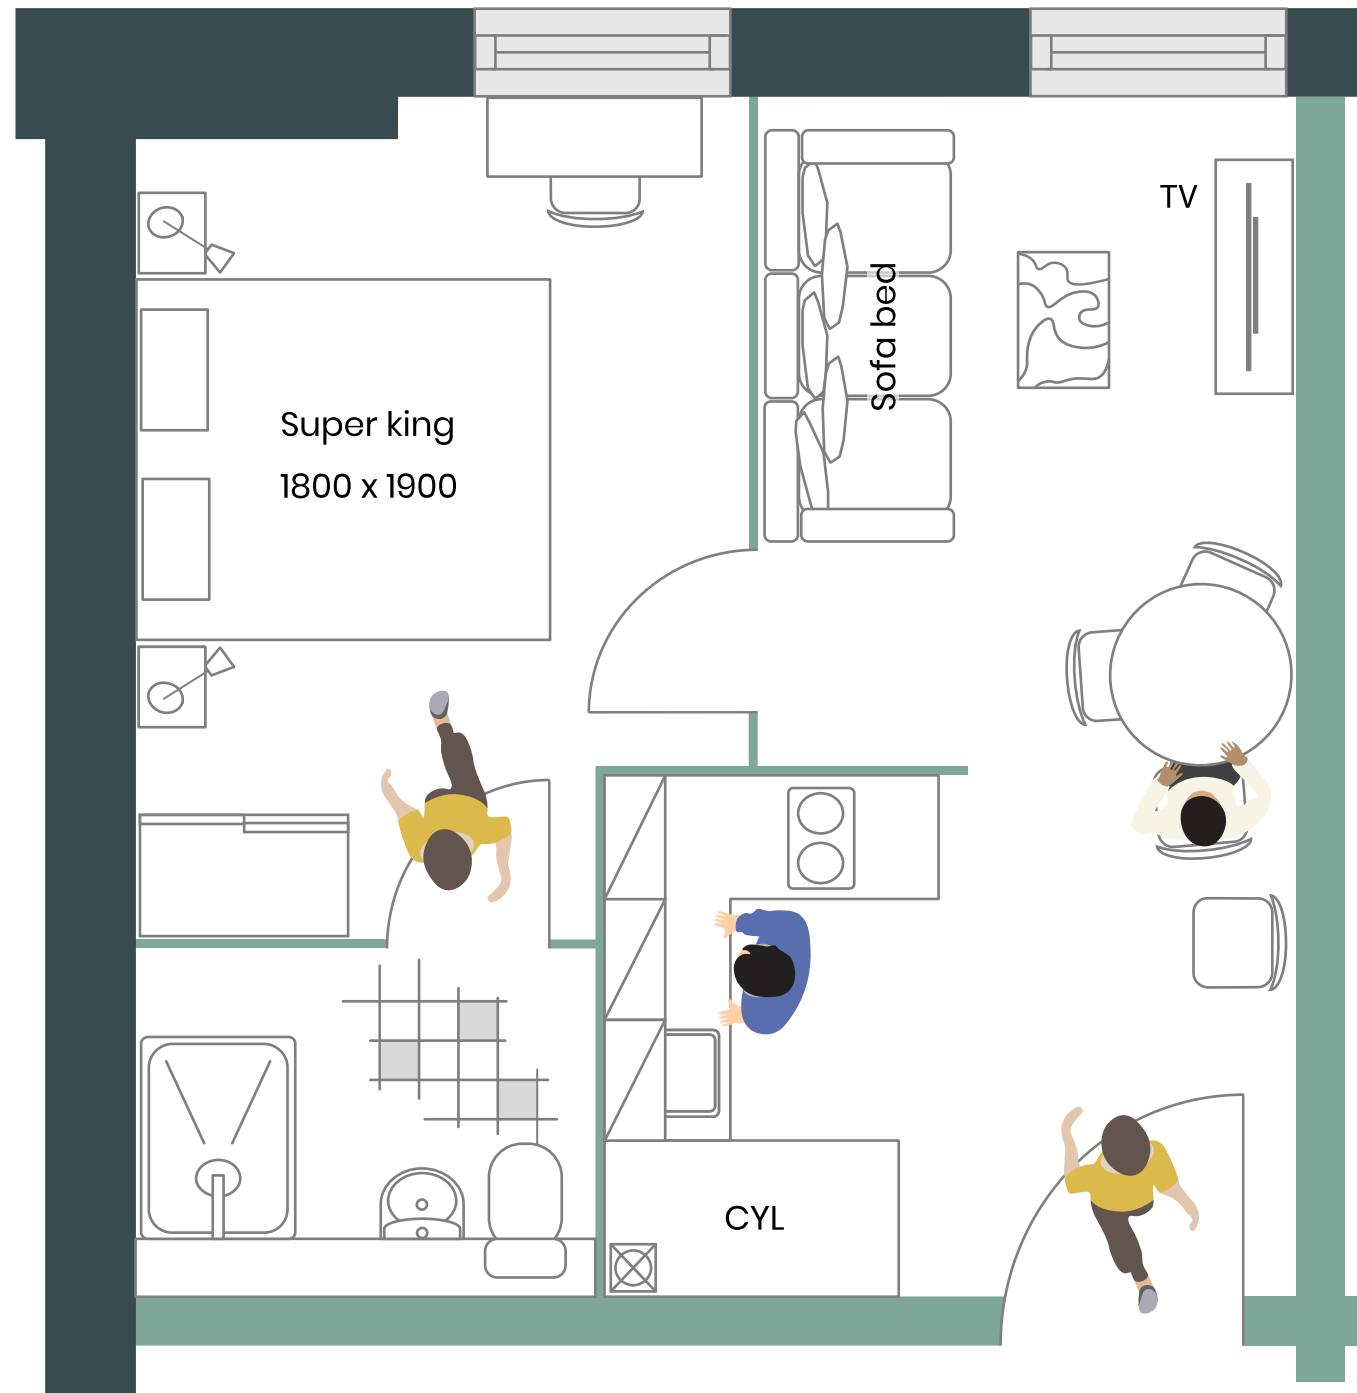

The Cavendish Suite

Apartment 37

32.73m²

Apartment 37

Super king bed

Table for 4 - 900mm Stone Top

4x Dining chairs - green

2x Folding chairs

Sofa bed - grey

Coffee table

2x Bedside lamps

2x Bedside tables

Corner TV

Dressing table and stool